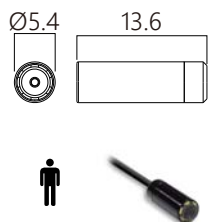

Model: TD-T31105L-77
LED x 6, tube type, 77° lens