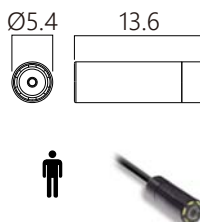

Model: TD-T31105L-88
LED x 6, tube type, 88° lens