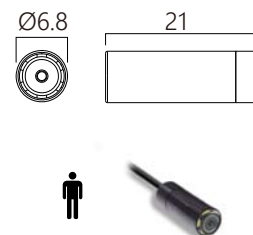

Model: TD-T31105L-93
LED x 6, tube type, 93° lens