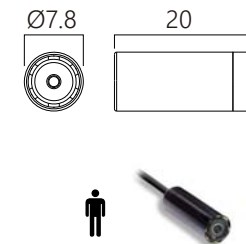

**Model: TD-T31105L-77**  
LED x 6, tube type, 77° lens

**Model: TD-T31105L-88**  
LED x 6, tube type, 88° lens

**Model: TD-T31105L-93**  
LED x 6, tube type, 93° lens

**Model: TD-T31105L-158**  
LED x 8, tube type, 158° lens

**Model: RD-T3110RL-77**  
LED x 8, 77° lens

**Model: TD-N31106UA-77**  
built-in Microphone, 77° lens

Item	Cable length	Cable OD
1	10~200 (cm)	1.7 +0.1(mm)
2	10~400 (cm)	2.8 +0.1(mm)
3	10~1000 (cm)	3.5 +0.1(mm)
4	10~1500 (cm)	5.0 +0.1(mm)

## Specification

Max. frame rate	1920x1080 @ 15~30fps MJPEG/ 5fps YUV 1280x720@ 15~30fps MJPEG/ 10fps YUV 960x540; 848x480@15~30fps MJPEG/ 20fps YUV 640x480; 640x360; 424x240;320x240; 320x180; 176x144; 160x120@15~30fps MJPEG; 30fps YUV
Pixel size	1.4 μm x 1.4 μm
Image sensor	1/6" Digital CMOS Camera Module
Image area	2.7288x1.5498mm
Scan mode	progressive
Sensitivity	553 mV/(Lux-sec)
Dynamic range	73.3 dB @ 15.5x gain
UVC format	MJPEG, YUV
Storage temperature	-30 to 60 Degree C
Working temperature	-10 to 45 Degree C
Interface	USB 2.0 (Compliant with USB Video Class 1.1 standard)
Built-in Lens (specify which lens)	1.83mm/ F2.0/ 5.0/ 8.0 (77° lens-high depth of field lens-specify in advance) 1.55mm/ F5.7/ 8.0/ 10 (88° lens-high depth of field lens-specify in advance) 1.5mm/ F5.7(93° lens) 1.523mm/ F4.8/ 6.0/ 8.0 (158° lens-high depth of field lens-specify in advance)
View angle	H= 69°; V= 43°; D= 77° (77° lens) H=81°90';V=50°18';D=92°82' (93° lens) H=48.4°; V=78.3°; D=86.8° (88° lens) H=132°; V=65° ; D=158° (158° lens)
LED	white LED x 6 (specify when ordering) *TD-V31111RL series with 8 pcs white LED
Power source	DC 5V (USB)
Power current	NO LED / 160mA , with LED 6pcs / 190mA
Operating system	Windows XP, windows Vista, window 7, windows 8, windows 10, Linux, MAC OSX