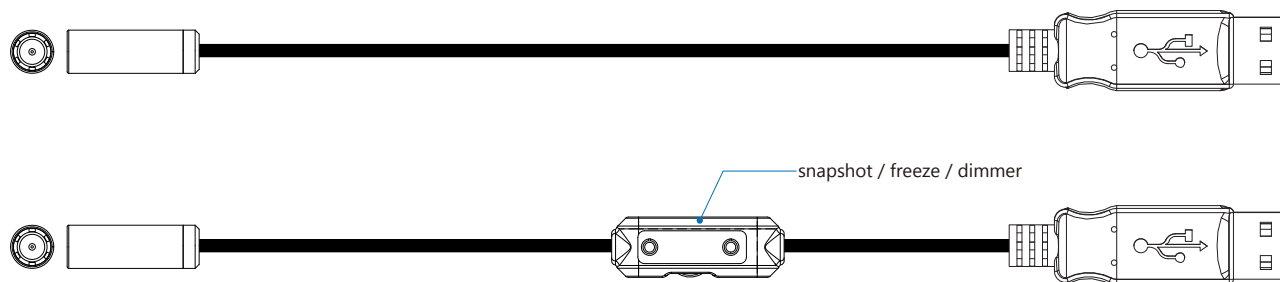

**Model: TD-T31105L-77**  
LED x 6, tube type, 77° lens

**Model: TD-T31105L-88**  
LED x 6, tube type, 88° lens

**Model: TD-T31105L-93**  
LED x 6, tube type, 93° lens

**Model: TD-T31105L-158**  
LED x 8, tube type, 158° lens

**Model: RD-T3110RL-77**  
LED x 8, 77° lens

**Model: TD-N31106UA-77**  
built-in Microphone, 77° lens

Item	Cable length	Cable OD
1	10~200 (cm)	1.7 +0.1(mm)
2	10~400 (cm)	2.8 +0.1(mm)
3	10~1000 (cm)	3.5 +0.1(mm)
4	10~1500 (cm)	5.0 +0.1(mm)

## Specification

Max. frame rate	1920x1080 @ 15~30fps MJPEG/ 5fps YUV 1280x720@ 15~30fps MJPEG/ 10fps YUV 960x540; 848x480@15~30fps MJPEG/ 20fps YUV 640x480; 640x360; 424x240;320x240; 320x180; 176x144; 160x120@15~30fps MJPEG; 30fps YUV
Pixel size	1.4 μm x 1.4 μm
Image sensor	1/6" Digital CMOS Camera Module
Image area	2.7288x1.5498mm
Scan mode	progressive
Sensitivity	553 mV/(Lux-sec)
Dynamic range	73.3 dB @ 15.5x gain
UVC format	MJPEG, YUV
Storage temperature	-30 to 60 Degree C
Working temperature	-10 to 45 Degree C
Interface	USB 2.0 (Compliant with USB Video Class 1.1 standard)
Built-in Lens (specify which lens)	1.83mm/ F2.0/ 5.0/ 8.0 (77° lens-high depth of field lens-specify in advance) 1.55mm/ F5.7/ 8.0/ 10 (88° lens-high depth of field lens-specify in advance) 1.5mm/ F5.7(93° lens) 1.523mm/ F4.8/ 6.0/ 8.0 (158° lens-high depth of field lens-specify in advance)
View angle	H= 69°; V= 43°; D= 77° (77° lens) H=81°90';V=50°18';D=92°82' (93° lens) H=48.4°; V=78.3°; D=86.8° (88° lens) H=132°; V=65° ; D=158° (158° lens)
LED	white LED x 6 (specify when ordering) *TD-V31111RL series with 8 pcs white LED
Power source	DC 5V (USB)
Power current	NO LED / 160mA , with LED 6pcs / 190mA
Operating system	Windows XP, windows Vista, window 7, windows 8, windows 10, Linux, MAC OSX