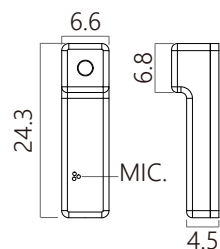

**Model: TD-T31105L-77**  
LED x 6, tube type, 77° lens

**Model: TD-T31105L-88**  
LED x 6, tube type, 88° lens

**Model: TD-T31105L-93**  
LED x 6, tube type, 93° lens

**Model: TD-T31105L-158**  
LED x 8, tube type, 158° lens

**Model: RD-T3110RL-77**  
LED x 8, 77° lens

**Model: TD-N31106UA-77**  
built-in Microphone, 77° lens

Item	Cable length	Cable OD
1	10~200 (cm)	1.7 +0.1(mm)
2	10~400 (cm)	2.8 +0.1(mm)
3	10~1000 (cm)	3.5 +0.1(mm)
4	10~1500 (cm)	5.0 +0.1(mm)

## Specification

Max. frame rate	1920x1080 @ 15~30fps MJPEG/ 5fps YUV 1280x720@ 15~30fps MJPEG/ 10fps YUV 960x540; 848x480@15~30fps MJPEG/ 20fps YUV 640x480; 640x360; 424x240;320x240; 320x180; 176x144; 160x120@15~30fps MJPEG; 30fps YUV
Pixel size	1.4 μm x 1.4 μm
Image sensor	1/6" Digital CMOS Camera Module
Image area	2.7288x1.5498mm
Scan mode	progressive
Sensitivity	553 mV/(Lux-sec)
Dynamic range	73.3 dB @ 15.5x gain
UVC format	MJPEG, YUV
Storage temperature	-30 to 60 Degree C
Working temperature	-10 to 45 Degree C
Interface	USB 2.0 (Compliant with USB Video Class 1.1 standard)
Built-in Lens (specify which lens)	1.83mm/ F2.0/ 5.0/ 8.0 (77° lens-high depth of field lens-specify in advance) 1.55mm/ F5.7/ 8.0/ 10 (88° lens-high depth of field lens-specify in advance) 1.5mm/ F5.7(93° lens) 1.523mm/ F4.8/ 6.0/ 8.0 (158° lens-high depth of field lens-specify in advance)
View angle	H= 69°; V= 43°; D= 77° (77° lens) H=81°90';V=50°18';D=92°82' (93° lens) H=48.4°; V=78.3°; D=86.8° (88° lens) H=132°; V=65° ; D=158° (158° lens)
LED	white LED x 6 (specify when ordering) *TD-V31111RL series with 8 pcs white LED
Power source	DC 5V (USB)
Power current	NO LED / 160mA , with LED 6pcs / 190mA
Operating system	Windows XP, windows Vista, window 7, windows 8, windows 10, Linux, MAC OSX