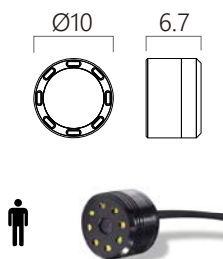

**Model: TD-T31105L-77**  
LED x 6, tube type, 77° lens

**Model: TD-T31105L-88**  
LED x 6, tube type, 88° lens

**Model: TD-T31105L-93**  
LED x 6, tube type, 93° lens

**Model: TD-T31105L-158**  
LED x 8, tube type, 158° lens

**Model: RD-T3110RL-77**  
LED x 8, 77° lens

**Model: TD-N31106UA-77**  
built-in Microphone, 77° lens

Item	Cable length	Cable OD
1	10~200 (cm)	1.7 +0.1(mm)
2	10~400 (cm)	2.8 +0.1(mm)
3	10~1000 (cm)	3.5 +0.1(mm)
4	10~1500 (cm)	5.0 +0.1(mm)